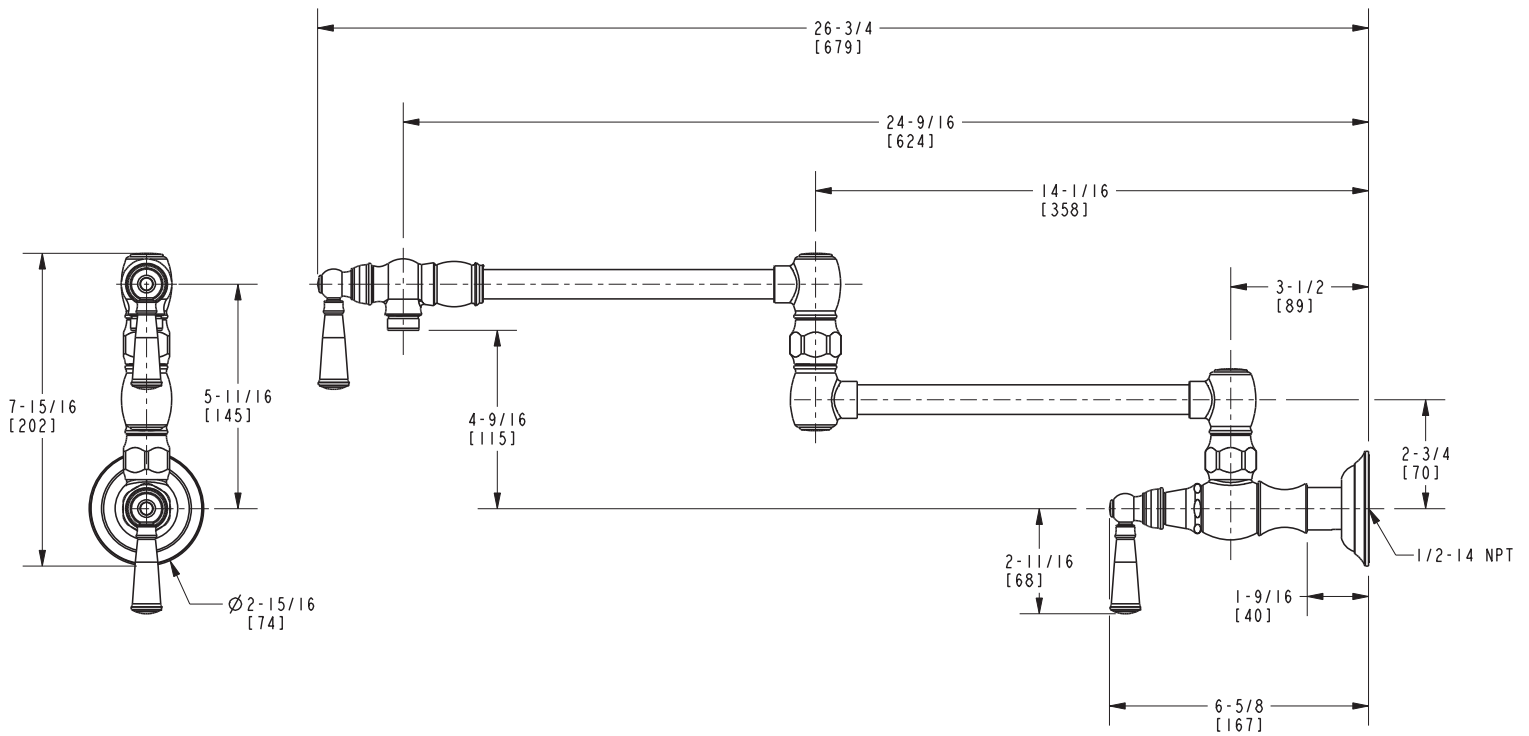

Features

- Solid brass construction
- Brass valve bodies
- Quarter-turn washerless ceramic disc valve cartridges
- Two-valve, inlet/outlet flow control design
- ADA compliant traditional lever handles
- Double-pivot spout with aerated flow
- 4-9/16" (11.6 cm) spout height from wall inlet center
- 21-1/16" (53.5 cm) pivoting spout reach from inlet valve (c-c)
- 3-1/2" (8.9 cm) pivoting inlet valve offset (wall-center)
- For single hole, wall-mounted configurations

Product Specification: Add "Color / Finish" suffix to Model number, below.

The Pot-Filler Faucet shall be made of solid brass construction. Faucet shall incorporate a double-pivot spout with aerated flow and a feature brass valve bodies with quarter-turn washerless ceramic disc valve cartridges. Pot-filler Faucet shall be a two-valve, inlet/outlet flow control design accommodating single-hole, wall-mounted configurations. Product shall incorporate a 4-9/16" (11.6 cm) spout height from wall inlet center and a 21-1/16" (53.5 cm) pivoting spout reach from inlet valve (c-c). Pot-Filler Faucet pivot axis (inlet valve center) offset shall be 3-1/2" (8.9 cm) (wall-center) . Faucet shall incorporate ADA compliant traditional lever handles. Pot-Filler Faucet shall be Newport Brass Model 2470-5503/____ .

2470-5503

PRODUCT DIMENSIONS *(Units are in inches)*

Jacobean Wall Mounted Pot Filler Faucet
2470-5503

NEWPORT BRASS
Flawless Beauty. From Faucet to Finish.™